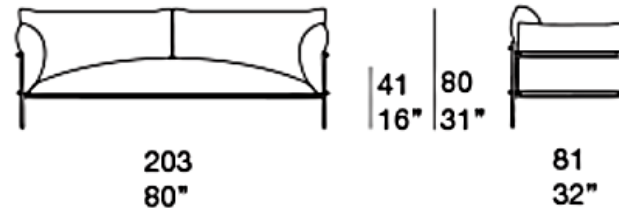

Kaba

Two-seater sofa and sectional seating elements. The seat cushions, the backrests and the armrests are fixed to the steel structure with heartwood elements, which can be easily extracted to remove the covers. The series Kabà also includes an armchair and a pouf.

Brand: **Paola Lenti, Made in Italy**

Item type: Sofa

Item Code: B109BE/BT066716/ME021

Designer: E. Nedkov

Material: BT066716 - Graphite legs blu/viola

Dimension: 203 x 81 x 41/80 cm

Please click the link for more options and finishes: